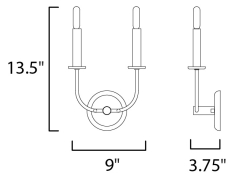

**FINISHES OPTION**

-  Black / Satin Nickel (BKSN)
-  Satin Brass (SBR)

**MATERIAL**

Steel

**RATINGS**

cULus  
 Damp Location  
 ADA

**ADDITIONAL**

INSTALL UP/DOWN: Up  
 OPERATING TEMPERATURE:  
 -20°C (-4°F), 40°C (104°F)

**MEASUREMENTS**

DIMENSION : 9" W x 12" H x 4" Ext  
 MAX OAH : 5" W x 5" H  
 HANGING WEIGHT : 1.32276 lb

**LAMPING**

INPUT VOLTAGE : 120V  
 BULB : 2 x 60W Incandescent E12 Candelabra , 120W Total  
 BULB INCLUDED : (Not Included)  
 DIMMABLE : Y  
 LIGHTING\_DIRECTION : Omni