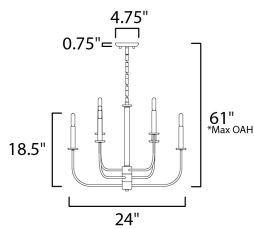

**FINISHES OPTION**

-  Black / Satin Nickel (BKSN)
-  Satin Brass (SBR)

**MATERIAL**

Steel

**RATINGS**

cULus  
Dry Location

**ADDITIONAL**

SLOPE: 30  
OPERATING TEMPERATURE:  
-20°C (-4°F), 40°C (104°F)

**MEASUREMENTS**

- DIMENSION : 24" L x 24" W x 18" H
- MAX OAH : 62.5" OAH
- CANOPY : 4.75" W x 0.75" H x 4.75" L
- HANGING WEIGHT : 7.7161 lb

**LAMPING**

- INPUT VOLTAGE : 120V
- BULB : 6 x 60W Incandescent E12 Candelabra , 360W Total
- BULB INCLUDED : (Not Included)
- DIMMABLE : Y