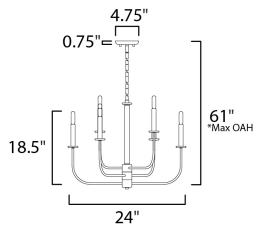

FINISHES OPTION

- Black / Satin Nickel (BКСN)
- Satin Brass (SBR)

MATERIAL

Steel

RATINGS

cULus
Dry Location

ADDITIONAL

SLOPE: 30
OPERATING TEMPERATURE:
-20°C (-4°F), 40°C (104°F)

MEASUREMENTS

- DIMENSION : 24" L x 24" W x 18" H
- MAX OAH : 62.5" OAH
- CANOPY : 4.75" W x 0.75" H x 4.75" L
- HANGING WEIGHT : 7.7161 lb

LAMPING

- INPUT VOLTAGE : 120V
- BULB : 6 x 60W Incandescent E12 Candelabra , 360W Total
- BULB INCLUDED : (Not Included)
- DIMMABLE : Y