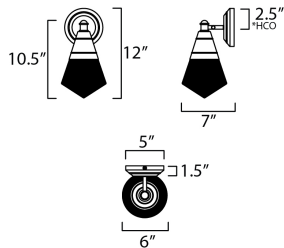

PRODUCT DESCRIPTION

A prismatic diffusion of light is housed within pressed cone glass shades. Choose from pendants with tapered metal halves that conceal the light source or glass shades that are supported by a metal ring. Coordinating bath vanity lights complete the collection.