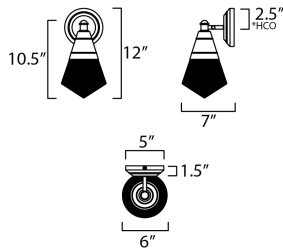

PRODUCT DESCRIPTION

A prismatic diffusion of light is housed within pressed cone glass shades. Choose from pendants with tapered metal halves that conceal the light source or glass shades that are supported by a metal ring. Coordinating bath vanity lights complete the collection.