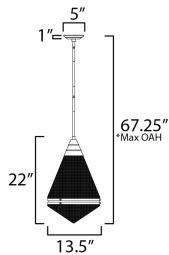

**PRODUCT DESCRIPTION**

A prismatic diffusion of light is housed within pressed cone glass shades. Choose from pendants with tapered metal halves that conceal the light source or glass shades that are supported by a metal ring. Coordinating bath vanity lights complete the collection.

**MEASUREMENTS**

DIMENSION : 13.5" L x 13.5" W x 22" H  
 MAX OAH : 67.25" OAH  
 CANOPY : 5" W x 1" H x 5" L  
 HANGING WEIGHT : 11.3 lb

**LAMPING**

INPUT VOLTAGE : 120V  
 BULB : 1 x 60W Incandescent E26 Medium , 60W Total  
 BULB INCLUDED : (Not Included)  
 DIMMABLE : Y