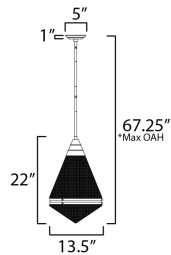

PRODUCT DESCRIPTION

A prismatic diffusion of light is housed within pressed cone glass shades. Choose from pendants with tapered metal halves that conceal the light source or glass shades that are supported by a metal ring. Coordinating bath vanity lights complete the collection.

MEASUREMENTS

DIMENSION : 13.5" L x 13.5" W x 22" H
 MAX OAH : 67.25" OAH
 CANOPY : 5" W x 1" H x 5" L
 HANGING WEIGHT : 11.3 lb

LAMPING

INPUT VOLTAGE : 120V
 BULB : 1 x 60W Incandescent E26 Medium , 60W Total
 BULB INCLUDED : (Not Included)
 DIMMABLE : Y