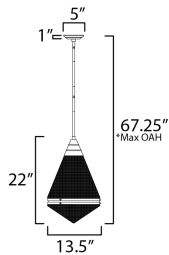

**PRODUCT DESCRIPTION**

A prismatic diffusion of light is housed within pressed cone glass shades. Choose from pendants with tapered metal halves that conceal the light source or glass shades that are supported by a metal ring. Coordinating bath vanity lights complete the collection.

**MEASUREMENTS**

- DIMENSION : 13.5" L x 13.5" W x 22" H
- MAX OAH : 67.25" OAH
- CANOPY : 5" W x 1" H x 5" L
- HANGING WEIGHT : 11.3 lb

**LAMPING**

- INPUT VOLTAGE : 120V
- BULB : 1 x 60W Incandescent E26 Medium , 60W Total
- BULB INCLUDED : (Not Included)
- DIMMABLE : Triac or ELV