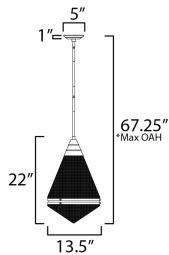

PRODUCT DESCRIPTION

A prismatic diffusion of light is housed within pressed cone glass shades. Choose from pendants with tapered metal halves that conceal the light source or glass shades that are supported by a metal ring. Coordinating bath vanity lights complete the collection.

*max overall height

MEASUREMENTS

DIMENSION : 13.5" L x 13.5" W x 22" H
 MAX OAH : 67.25" OAH
 CANOPY : 5" W x 1" H x 5" L
 HANGING WEIGHT : 11.3 lb

LAMPING

INPUT VOLTAGE : 120V
 BULB : 1 x 60W Incandescent E26 Medium , 60W Total
 BULB INCLUDED : (Not Included)
 DIMMABLE : Y