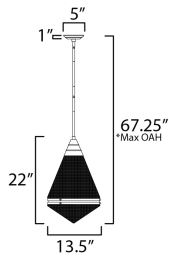

PRODUCT DESCRIPTION

A prismatic diffusion of light is housed within pressed cone glass shades. Choose from pendants with tapered metal halves that conceal the light source or glass shades that are supported by a metal ring. Coordinating bath vanity lights complete the collection.

*max overall height

MEASUREMENTS

- DIMENSION : 13.5" L x 13.5" W x 22" H
- MAX OAH : 67.25" OAH
- CANOPY : 5" W x 1" H x 5" L
- HANGING WEIGHT : 11.3 lb

LAMPING

- INPUT VOLTAGE : 120V
- BULB : 1 x 60W Incandescent E26 Medium , 60W Total
- BULB INCLUDED : (Not Included)
- DIMMABLE : Triac or ELV