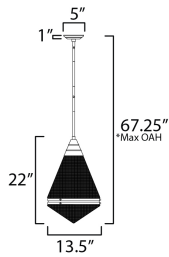

PRODUCT DESCRIPTION

A prismatic diffusion of light is housed within pressed cone glass shades. Choose from pendants with tapered metal halves that conceal the light source or glass shades that are supported by a metal ring. Coordinating bath vanity lights complete the collection.

MEASUREMENTS

- DIMENSION : 13.5" L x 13.5" W x 22" H
- MAX OAH : 67.25" OAH
- CANOPY : 5" W x 1" H x 5" L
- HANGING WEIGHT : 11.3 lb

LAMPING

- INPUT VOLTAGE : 120V
- BULB : 1 x 60W Incandescent E26 Medium , 60W Total
- BULB INCLUDED : (Not Included)
- DIMMABLE : Y