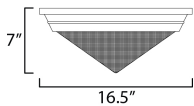

**MEASUREMENTS**

DIMENSION : 16.5" L x 16.5" W x 7" H  
 CANOPY : 16" W x 3.25" H x 16" L  
 HANGING WEIGHT : 9.6 lb

**LAMPING**

INPUT VOLTAGE : 120V  
 BULB : 3 x 60W Incandescent E26 Medium , 180W Total  
 BULB INCLUDED : (Not Included)  
 DIMMABLE : Y