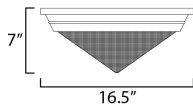

MEASUREMENTS

DIMENSION : 16.5" L x 16.5" W x 7" H
 CANOPY : 16" W x 3.25" H x 16" L
 HANGING WEIGHT : 9.6 lb

LAMPING

INPUT VOLTAGE : 120V
 BULB : 3 x 60W Incandescent E26 Medium , 180W Total
 BULB INCLUDED : (Not Included)
 DIMMABLE : Triac or ELV