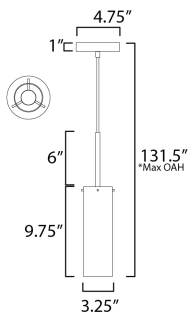

**PRODUCT DESCRIPTION**

\*max overall height

**MEASUREMENTS**

DIMENSION : 3.25" L x 3.25" W x 9.75" H  
 MAX OAH : 131.5" OAH  
 CANOPY : 4.75" W x 1" H x 4.75" L  
 HANGING WEIGHT : 1.54 lb

**LAMPING**

INPUT VOLTAGE : 120V  
 BULB : 1 x 60W Incandescent E26 Medium , 60W Total  
 BULB INCLUDED : (Not Included)  
 DIMMABLE : Y