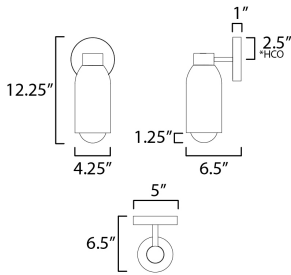

LAMPING

INPUT VOLTAGE : 120V
BULB : 1 x 60W Incandescent E26 Medium , 60W Total
BULB INCLUDED : (Not Included)
DIMMABLE : Y
LIGHTING_DIRECTION : Down