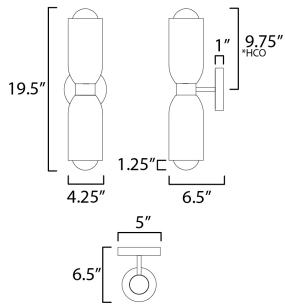

PRODUCT DESCRIPTION

A tribute of natural materials, this collection features carved stone shades in your choice of Travertine or volcanic Lava Rock, paired with coordinating lathed wood bases. The Travertine composition showcases White Oak wood and Ecru white metal accents, while the blackened Lava Rock is beautifully complemented by Walnut wood and a Matte Black finish. Available in versatile pendant and wall sconce configurations, each piece highlights the organic beauty and timeless sophistication of its materials.

MEASUREMENTS

DIMENSION : 5" W x 19.5" H x 6.5" Ext
MAX OAH : 5" W x 5" H
HANGING WEIGHT : 8.3 lb

LAMPING

INPUT VOLTAGE : 120V
BULB : 2 x 60W Incandescent E26 Medium , 120W Total
BULB INCLUDED : (Not Included)
DIMMABLE : Y
LIGHTING_DIRECTION : Down

FINISHES OPTION

- Lava / Black (LVBK)
- Travertine / Oyster (TVOY)

MATERIAL

Steel, Wood, Stone

RATINGS

cETLus
Damp Location

ADDITIONAL

INSTALL UP/DOWN: Down
OPERATING TEMPERATURE:
-20°C (-4°F), 40°C (104°F)

Always consult a qualified electrician before installing any lighting product.