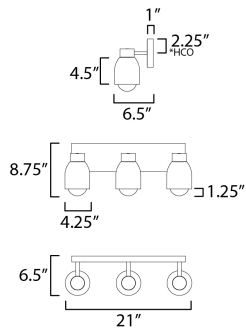

PRODUCT DESCRIPTION

A tribute of natural materials, this collection features carved stone shades in your choice of Travertine or volcanic Lava Rock, paired with coordinating lathed wood bases. The Travertine composition showcases White Oak wood and Ecru white metal accents, while the blackened Lava Rock is beautifully complemented by Walnut wood and a Matte Black finish. Available in versatile pendant and wall sconce configurations, each piece highlights the organic beauty and timeless sophistication of its materials.