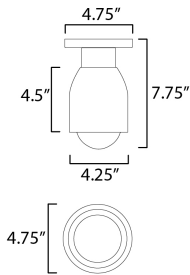

**MEASUREMENTS**

DIMENSION : 4.75" L x 4.75" W x 7.75" H  
 MAX OAH :  
 CANOPY : 4.75" W x 0.5" H x 4.75" L  
 HANGING WEIGHT : 4 lb

**LAMPING**

INPUT VOLTAGE : 120V  
 BULB : 1 x 60W Incandescent E26 Medium , 60W Total  
 BULB INCLUDED : (Not Included)  
 DIMMABLE : Y