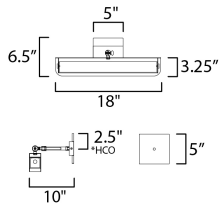

LAMPING

INPUT VOLTAGE : 120V
LUMENS : 1,270 Rated (1,080 Del.)
BULB : 1 x 15W LED AC Integrated , 15W Total
BULB INCLUDED : (Integrated)
DIMMABLE : Triac or ELV
CRI : 90 CRI
COLOR_TEMP : 3000K
LIGHTING_DIRECTION : Down