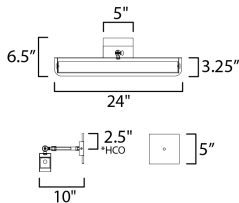

LAMPING

INPUT VOLTAGE : 120V
LUMENS : 1,530 Rated (1,300 Del.)
BULB : 1 x 18W LED AC Integrated , 18W Total
BULB INCLUDED : (Integrated)
DIMMABLE : Triac or ELV
CRI : 90 CRI
COLOR_TEMP : 3000K
LIGHTING_DIRECTION : Down