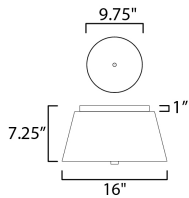

**MEASUREMENTS**

DIMENSION : 16" L x 16" W x 7.25" H  
 CANOPY : 9.75" W x 1" H x 9.75" L  
 HANGING WEIGHT : 4.752 lb

**LAMPING**

INPUT VOLTAGE : 120V  
 LUMENS : 2,550 Rated (2,130 Del.)  
 BULB : 1 x 30W LED AC Integrated , 30W Total  
 BULB INCLUDED : (Integrated)  
 DIMMABLE : Triac or ELV  
 CRI : 90 CRI  
 COLOR\_TEMP : 3000K