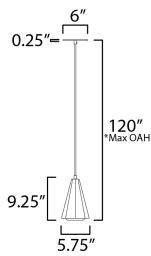

*max overall height

MEASUREMENTS

- DIMENSION : 5.75" L x 5.75" W x 9.25" H
- MAX OAH : 120" OAH
- CANOPY : 5" W x 0.25" H x 5" L
- HANGING WEIGHT : 3.08 lb

LAMPING

- INPUT VOLTAGE : 120V
- BULB : 1 x 60W Incandescent E26 Medium , 60W Total
- BULB INCLUDED : (Not Included)
- DIMMABLE : Y