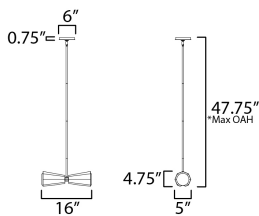

**MEASUREMENTS**

- DIMENSION : 5" L x 16" W x 4.75" H
- MAX OAH : 47.75" OAH
- CANOPY : 6" W x 0.75" H x 6" L
- HANGING WEIGHT : 5.72 lb

**LAMPING**

- INPUT VOLTAGE : 120V
- BULB : 2 x 60W Incandescent E26 Medium , 120W Total
- BULB INCLUDED : (Not Included)
- DIMMABLE : Y

\*max overall height

**FINISHES OPTION**

 Black / Antique Brass (BKAB)

**GLASS**

Satin White SW

**MATERIAL**

Steel, Glass

**RATINGS**