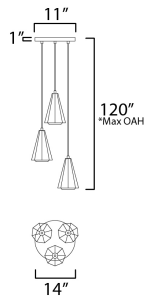

\*max overall height

**MEASUREMENTS**

- DIMENSION : 14" L x 14" W x 16.75" H
- MAX OAH : 120" OAH
- CANOPY : 11" W x 1" H x 11" L
- HANGING WEIGHT : 7.92 lb

**LAMPING**

- INPUT VOLTAGE : 120V
- BULB : 3 x 60W Incandescent E26 Medium , 180W Total
- BULB INCLUDED : (Not Included)
- DIMMABLE :