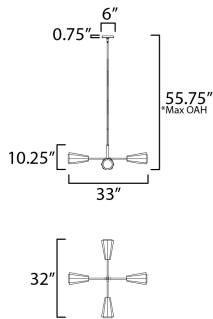

*max overall height

MEASUREMENTS

- DIMENSION : 33" L x 33" W x 10.25" H
- MAX OAH : 55.75" OAH
- CANOPY : 6" W x 0.75" H x 6" L
- HANGING WEIGHT : 10.12 lb

LAMPING

- INPUT VOLTAGE : 120V
- BULB : 4 x 60W Incandescent E26 Medium , 240W Total
- BULB INCLUDED : (Not Included)
- DIMMABLE : Y