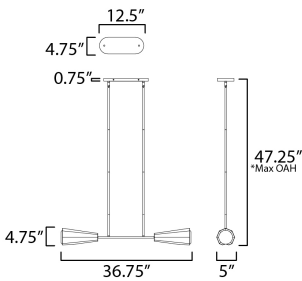

\*max overall height

**MEASUREMENTS**

- DIMENSION : 5" L x 36.75" W x 4.75" H
- MAX OAH : 47.25" OAH
- CANOPY : 12.5" W x 0.75" H x 4.75" L
- HANGING WEIGHT : 7.7 lb

**LAMPING**

- INPUT VOLTAGE : 120V
- BULB : 2 x 60W Incandescent E26 Medium , 120W Total
- BULB INCLUDED : (Not Included)
- DIMMABLE : Y