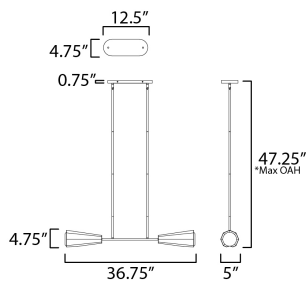

*max overall height

MEASUREMENTS

- DIMENSION : 5" L x 36.75" W x 4.75" H
- MAX OAH : 47.25" OAH
- CANOPY : 12.5" W x 0.75" H x 4.75" L
- HANGING WEIGHT : 7.7 lb

LAMPING

- INPUT VOLTAGE : 120V
- BULB : 2 x 60W Incandescent E26 Medium , 120W Total
- BULB INCLUDED : (Not Included)
- DIMMABLE : Y