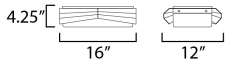

MEASUREMENTS

DIMENSION : 12" L x 16" W x 4.25" H
 CANOPY : 14.75" W x 1" H x 8.25" L
 HANGING WEIGHT : 9.68 lb

LAMPING

INPUT VOLTAGE : 120V
 BULB : 2 x 60W Incandescent E26 Medium , 120W Total
 BULB INCLUDED : (Not Included)
 DIMMABLE : Y