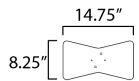

MEASUREMENTS

DIMENSION : 12" L x 16" W x 4.25" H
 CANOPY : 14.75" W x 1" H x 8.25" L
 HANGING WEIGHT : 9.68 lb

LAMPING

INPUT VOLTAGE : 120V
 BULB : 2 x 60W Incandescent E26 Medium , 120W Total
 BULB INCLUDED : (Not Included)
 DIMMABLE : Y