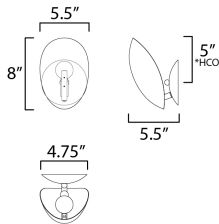

PRODUCT DESCRIPTION