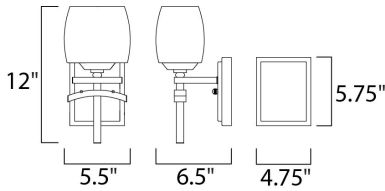

**MEASUREMENTS**

DIMENSION : 5.5" W x 12" H x 6.5" Ext  
 MAX OAH : 4.75" W x 5.75" H  
 HANGING WEIGHT : 3.15 lb

**LAMPING**

INPUT VOLTAGE : 120V  
 BULB : 1 x 60W Incandescent E26 Medium , 60W Total  
 BULB INCLUDED : (Not Included)  
 DIMMABLE : Yes