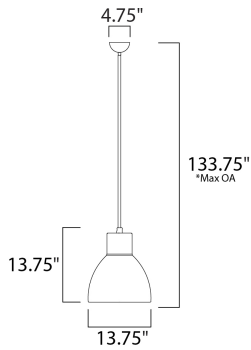

**PRODUCT DESCRIPTION**

Spun metal shades in various sizes are perfect for budget installations. Available in Black with gold interior and Satin Nickel with white interior, these pendants are very stylish.

\*max overall height

**MEASUREMENTS**

- DIMENSION : 13.75" L x 13.75" W x 13.75" H
- MAX OAH : 133.75" OAH
- CANOPY : 4.75" W x 2.25" H x 4.75" L
- HANGING WEIGHT : 3.61 lb

**LAMPING**

- INPUT VOLTAGE : 120V
- BULB : 1 x 60W Incandescent E26 Medium , 60W Total
- BULB INCLUDED : (Not Included)
- DIMMABLE : Yes
- LIGHTING\_DIRECTION : Down

**FINISHES OPTION**

- Black / Gold (BKGLD)
- Satin Nickel (SN)

**MATERIAL**

Steel

**RATINGS**

cETLus  
Dry Location

**ADDITIONAL**

ADJUSTABLE  
INSTALL UP/DOWN: Down  
SLOPE: 120  
OPERATING TEMPERATURE:  
-20°C (-4°F), 40°C (104°F)