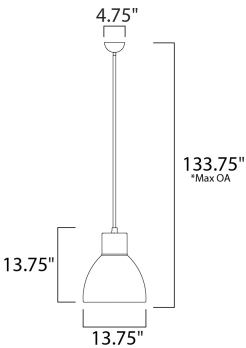

PRODUCT DESCRIPTION

Spun metal shades in various sizes are perfect for budget installations. Available in Black with gold interior and Satin Nickel with white interior, these pendants are very stylish.

*max overall height

MEASUREMENTS

- DIMENSION : 13.75" L x 13.75" W x 13.75" H
- MAX OAH : 133.75" OAH
- CANOPY : 4.75" W x 2.25" H x 4.75" L
- HANGING WEIGHT : 3.61 lb

LAMPING

- INPUT VOLTAGE : 120V
- BULB : 1 x 60W Incandescent E26 Medium , 60W Total
- BULB INCLUDED : (Not Included)
- DIMMABLE : Yes
- LIGHTING_DIRECTION : Down

FINISHES OPTION

-  Black / Gold (BKGLD)
-  Satin Nickel (SN)

MATERIAL

Steel

RATINGS

cETLus
Dry Location

ADDITIONAL

ADJUSTABLE
INSTALL UP/DOWN: Down
SLOPE: 120
OPERATING TEMPERATURE:
-20°C (-4°F), 40°C (104°F)