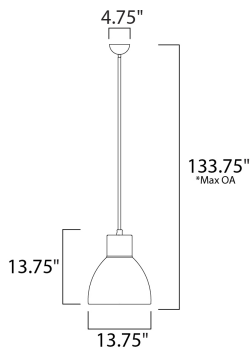

FINISHES OPTION

-  Black / Gold (BKGLD)
-  Satin Nickel (SN)

MATERIAL

Steel

RATINGS

cETLus
Dry Location

ADDITIONAL

ADJUSTABLE
INSTALL UP/DOWN: Down
SLOPE: 120
OPERATING TEMPERATURE:
-20°C (-4°F), 40°C (104°F)

PHOTOMETRIC: Report Found Online

MEASUREMENTS

- DIMENSION : 13.75" L x 13.75" W x 13.75" H
- MAX OAH : 133.75" OAH
- CANOPY : 4.75" W x 2.25" H x 4.75" L
- HANGING WEIGHT : 3.61 lb

LAMPING

- INPUT VOLTAGE : 120V
- BULB : 1 x 60W Incandescent E26 Medium , 60W Total
- BULB INCLUDED : (Not Included)
- DIMMABLE : Yes
- LIGHTING_DIRECTION : Down