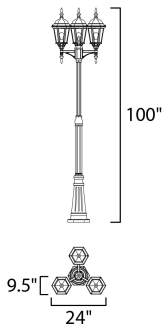

PRODUCT DESCRIPTION

Poles is a traditional style from Maxim Lighting International in Black, or Rust Patina finish.

MEASUREMENTS

DIMENSION : 24" W x 100" H
 MAX OAH : 7.96" W x 7.96" H
 HANGING WEIGHT : 23.54 lb