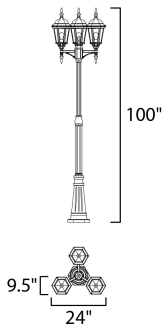

**PRODUCT DESCRIPTION**

Poles is a traditional style from Maxim Lighting International in Black, or Rust Patina finish.

**MEASUREMENTS**

DIMENSION : 24" W x 100" H  
 MAX OAH : 7.96" W x 7.96" H  
 HANGING WEIGHT : 23.54 lb