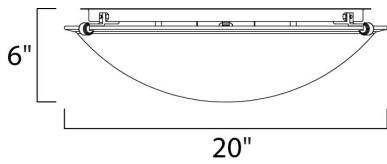

MEASUREMENTS

DIMENSION : 20" L x 20" W x 6" H
 HANGING WEIGHT : 8.38 lb

LAMPING

INPUT VOLTAGE : 120V
 BULB : 4 x 60W Incandescent E26 Medium , 240W Total
 BULB INCLUDED : (Not Included)
 DIMMABLE : Yes

FINISHES OPTION