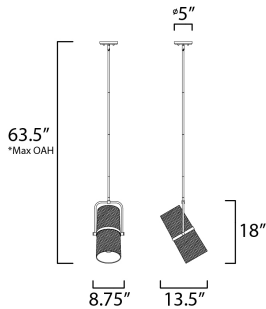

\*max overall height

**MEASUREMENTS**

- DIMENSION : 13.5" L x 8.75" W x 18" H
- MAX OAH : 63.5" OAH
- CANOPY : 5" W x 0.75" H x 5" L
- HANGING WEIGHT : 4.18 lb

**LAMPING**

- INPUT VOLTAGE : 120V
- BULB : 2 x 60W Incandescent E26 Medium , 120W Total
- BULB INCLUDED : (Not Included)
- DIMMABLE : Yes