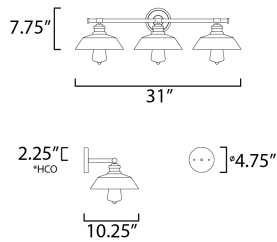

LAMPING

INPUT VOLTAGE : 120V
BULB : 3 x 60W Incandescent E26 Medium , 180W Total
BULB INCLUDED : (Not Included)
DIMMABLE : Yes
LIGHTING_DIRECTION : Down