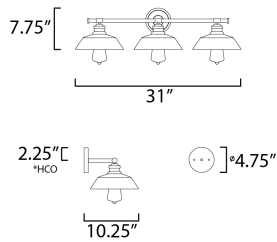

PRODUCT DESCRIPTION

Satin White cased glass shades in an RLM shape are mounted to a nostalgic Polished Chrome frame to create this clean and classic look. The larger scale glass sets this look apart and makes a statement over the vanity.