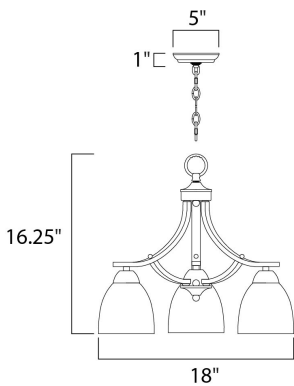

**PRODUCT DESCRIPTION**

This transitional design works in any style home. Full length oval backplates support simple bell-shaped, Frosted glass shades. Available in Satin Nickel, Matte Black, and Polished Chrome.

**MEASUREMENTS**

DIMENSION : 18" L x 18" W x 16.25" H  
 CANOPY : 5.12" W x 1" H x 5.12" L  
 HANGING WEIGHT : 5.86 lb

**LAMPING**

INPUT VOLTAGE : 120V  
 BULB : 3 x 60W Incandescent E26 Medium , 180W Total  
 BULB INCLUDED : (Not Included)  
 DIMMABLE : Yes