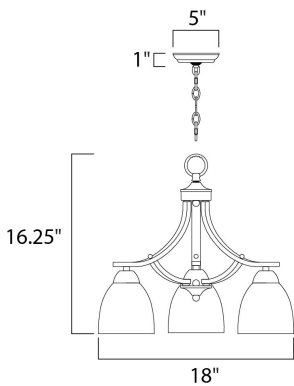

PRODUCT DESCRIPTION

This transitional design works in any style home. Full length oval backplates support simple bell-shaped, Frosted glass shades. Available in Satin Nickel, Matte Black, and Polished Chrome.

MEASUREMENTS

DIMENSION : 18" L x 18" W x 16.25" H
 CANOPY : 5.12" W x 1" H x 5.12" L
 HANGING WEIGHT : 5.86 lb

LAMPING

INPUT VOLTAGE : 120V
 BULB : 3 x 60W Incandescent E26 Medium , 180W Total
 BULB INCLUDED : (Not Included)
 DIMMABLE :