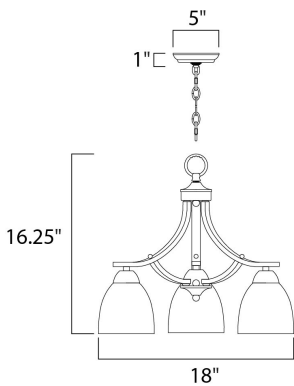

PRODUCT DESCRIPTION

This transitional design works in any style home. Full length oval backplates support simple bell-shaped, Frosted glass shades. Available in Satin Nickel, Matte Black, and Polished Chrome.

MEASUREMENTS

DIMENSION : 18" L x 18" W x 16.25" H
 CANOPY : 5.12" W x 1" H x 5.12" L
 HANGING WEIGHT : 5.86 lb

LAMPING

INPUT VOLTAGE : 120V
 BULB : 3 x 60W Incandescent E26 Medium , 180W Total
 BULB INCLUDED : (Not Included)
 DIMMABLE : Yes