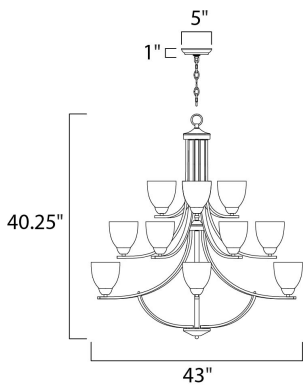

**PRODUCT DESCRIPTION**

This transitional design works in any style home. Full length oval backplates support simple bell-shaped, Frosted glass shades. Available in Satin Nickel, Matte Black, and Polished Chrome.

**MEASUREMENTS**

DIMENSION : 43" L x 43" W x 40.25" H  
 CANOPY : 5" W x 1" H x 5" L  
 HANGING WEIGHT : 34.54 lb

**LAMPING**

INPUT VOLTAGE : 120V  
 BULB : 15 x 40W Incandescent E26 Medium , 600W Total  
 BULB INCLUDED : (Not Included)  
 DIMMABLE : Yes