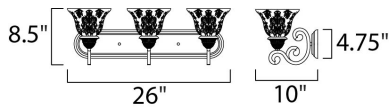

#### MEASUREMENTS

DIMENSION : 26" W x 8.5" H x 10" Ext  
 BACK PLATE : 24" W x 4.63" H  
 HANGING WEIGHT : 8.25 lb