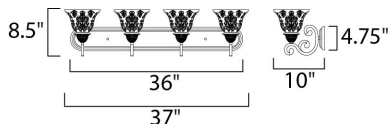

PRODUCT DESCRIPTION

In either Screen Amber or Soft Vanilla Glass, the sharp angles of the Oil Rubbed Bronze body modernizes and inspires.

MEASUREMENTS

DIMENSION : 37" W x 8.5" H x 10" Ext
 BACK PLATE : 36" W x 4.63" H
 HANGING WEIGHT : 11.22 lb