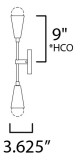

PRODUCT DESCRIPTION

A classic mid-century look, the Lovell collection features two sizes of sputnik chandeliers and streamlined sconces perfect for bath vanity applications. Available in a Black/Satin Brass finish combination. Light bulbs nest inside the metal cones to become an element of the design.

MEASUREMENTS

DIMENSION : 5" W x 18" H x 4" Ext
MAX OAH : 4.75" W x 0.75" H
HANGING WEIGHT : 1.57 lb

LAMPING

INPUT VOLTAGE : 120V
BULB : 2 x 60W Incandescent E26 Medium , 120W Total
BULB INCLUDED : (Not Included)
DIMMABLE : Y
LIGHTING_DIRECTION : Omni

FINISHES OPTION

Black / Satin Brass (BKSBR)

MATERIAL

Steel