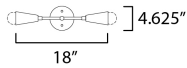

PRODUCT DESCRIPTION

A classic mid-century look, the Lovell collection features two sizes of sputnik chandeliers and streamlined sconces perfect for bath vanity applications. Available in a Black/Satin Brass finish combination. Light bulbs nest inside the metal cones to become an element of the design.

MEASUREMENTS

DIMENSION : 5" W x 18" H x 4" Ext
MAX OAH : 4.75" W x 0.75" H
HANGING WEIGHT : 1.57 lb

LAMPING

INPUT VOLTAGE : 120V
BULB : 2 x 60W Incandescent E26 Medium , 120W Total
BULB INCLUDED : (Not Included)
DIMMABLE : Y
LIGHTING_DIRECTION : Omni

FINISHES OPTION

Black / Satin Brass (BKSBR)

MATERIAL

Steel