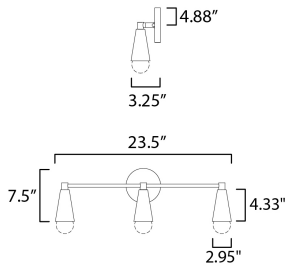

PRODUCT DESCRIPTION

A classic mid-century look, the Lovell collection features two sizes of sputnik chandeliers and streamlined sconces perfect for bath vanity applications. Available in a Black/Satin Brass finish combination. Light bulbs nest inside the metal cones to become an element of the design.

MEASUREMENTS

- DIMENSION : 24" W x 9" H x 4" Ext
- BACK PLATE : 4.75" W x 0.75" H x 4.88" HCO
- HANGING WEIGHT : 2.13 lb

LAMPING

- INPUT VOLTAGE : 120V
- BULB : 3 x 60W Incandescent E26 Medium , 180W Total
- BULB INCLUDED : (Not Included)
- DIMMABLE : Y
- LIGHTING_DIRECTION : Up/Down

FINISHES OPTION

- Black / Satin Brass (BKSBR)

MATERIAL

Steel

RATINGS

ULDamp Location
ADA

ADDITIONAL

INSTALL UP/DOWN: Up/Down
OPERATING TEMPERATURE:
-20°C (-4°F), 40°C (104°F)

Always consult a qualified electrician before installing any lighting product.