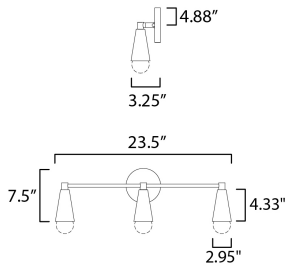

PRODUCT DESCRIPTION

A classic mid-century look, the Lovell collection features two sizes of sputnik chandeliers and streamlined sconces perfect for bath vanity applications. Available in a Black/Satin Brass finish combination. Light bulbs nest inside the metal cones to become an element of the design.

MEASUREMENTS

- DIMENSION : 24" W x 9" H x 4" Ext
- BACK PLATE : 4.75" W x 0.75" H x 4.88" HCO
- HANGING WEIGHT : 2.13 lb

LAMPING

- INPUT VOLTAGE : 120V
- BULB : 3 x 60W Incandescent E26 Medium , 180W Total
- BULB INCLUDED : (Not Included)
- DIMMABLE :
- LIGHTING_DIRECTION : Up/Down

FINISHES OPTION

- Black / Satin Brass (BKSBR)

MATERIAL

Steel

RATINGS

ULDamp Location
ADA

ADDITIONAL

INSTALL UP/DOWN: Up/Down
OPERATING TEMPERATURE:
-20°C (-4°F), 40°C (104°F)

Always consult a qualified electrician before installing any lighting product.