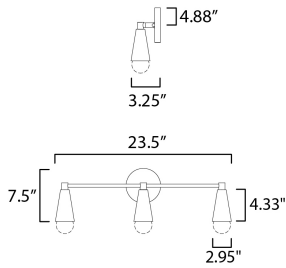

PRODUCT DESCRIPTION

A classic mid-century look, the Lovell collection features two sizes of sputnik chandeliers and streamlined sconces perfect for bath vanity applications. Available in a Black/Satin Brass finish combination. Light bulbs nest inside the metal cones to become an element of the design.

MEASUREMENTS

DIMENSION : 24" W x 9" H x 4" Ext
BACK PLATE : 4.75" W x 0.75" H x 6.5" HCO
HANGING WEIGHT : 2.25 lb

LAMPING

INPUT VOLTAGE : 120V
LUMENS : 2,700 Rated (1,890 Del.)
BULB : 3 x 9W LED E26 Medium , 27W Total
BULB INCLUDED : (Included)
DIMMABLE : Y
CRI : 90 CRI
COLOR_TEMP : 3000K
LIGHTING_DIRECTION : Up/Down

FINISHES OPTION

Black / Satin Brass (BKSBR)

MATERIAL

Steel

RATINGS

ULDamp Location
ADA

ADDITIONAL

INSTALL UP/DOWN: Up/Down
OPERATING TEMPERATURE:
-20°C (-4°F), 40°C (104°F)

Always consult a qualified electrician before installing any lighting product.