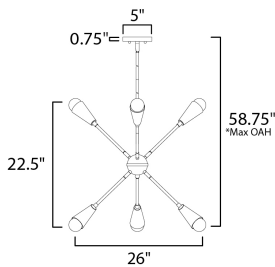

**PRODUCT DESCRIPTION**

A classic mid-century look, the Lovell collection features two sizes of sputnik chandeliers and streamlined sconces perfect for bath vanity applications. Available in a Black/Satin Brass finish combination. Light bulbs nest inside the metal cones to become an element of the design.

\*max overall height

**MEASUREMENTS**

- DIMENSION : 26" W x 22.5" H
- MAX OAH : 57.5" OAH
- CANOPY : 5" W x 0.75" H
- HANGING WEIGHT : 4.94 lb

**LAMPING**

- INPUT VOLTAGE : 120V
- BULB : 6 x 60W Incandescent E26 Medium , 360W Total
- BULB INCLUDED : (Not Included)
- DIMMABLE :