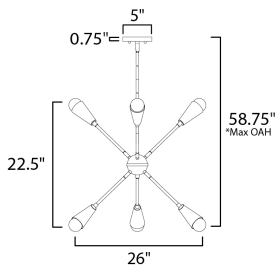

PRODUCT DESCRIPTION

A classic mid-century look, the Lovell collection features two sizes of sputnik chandeliers and streamlined sconces perfect for bath vanity applications. Available in a Black/Satin Brass finish combination. Light bulbs nest inside the metal cones to become an element of the design.

*max overall height

MEASUREMENTS

- DIMENSION : 26" W x 22.5" H
- MAX OAH : 58.75" OAH
- CANOPY : 5" W x 0.75" H
- HANGING WEIGHT : 5.18 lb

LAMPING

- INPUT VOLTAGE : 120V
- LUMENS : 5,400 Rated (3,780 Del.)
- BULB : 6 x 9W LED E26 Medium , 54W Total
- BULB INCLUDED : (Included)
- DIMMABLE : Y
- CRI : 90 CRI
- COLOR_TEMP : 3000K

FINISHES OPTION

- Black / Satin Brass (BKSBR)

MATERIAL

Steel

RATINGS

ULDry Location

ADDITIONAL

SLOPE: 60
 OPERATING TEMPERATURE:
 -20°C (-4°F), 40°C (104°F)