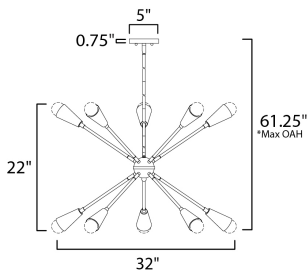

PRODUCT DESCRIPTION

A classic mid-century look, the Lovell collection features two sizes of sputnik chandeliers and streamlined sconces perfect for bath vanity applications. Available in a Black/Satin Brass finish combination. Light bulbs nest inside the metal cones to become an element of the design.

*max overall height

MEASUREMENTS

- DIMENSION : 32" W x 22" H
- MAX OAH : 61.25" OAH
- CANOPY : 5" W x 0.75" H
- HANGING WEIGHT : 10.19 lb

LAMPING

- INPUT VOLTAGE : 120V
- LUMENS : 9,000 Rated (6,300 Del.)
- BULB : 1 x 9W LED E26 Medium , 90W Total
- BULB INCLUDED : (Included)
- DIMMABLE : Y
- CRI : 90 CRI
- COLOR_TEMP : 3000K

FINISHES OPTION

-  Black / Satin Brass (BKSBR)

MATERIAL

Steel

RATINGS

ULDry Location

ADDITIONAL

SLOPE: 60
 OPERATING TEMPERATURE:
 -20°C (-4°F), 40°C (104°F)