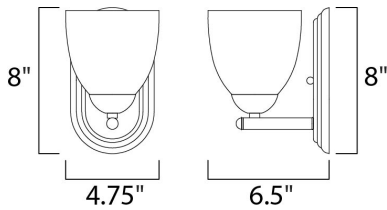

**PRODUCT DESCRIPTION**

This transitional design works in any style home. Full length oval backplates support simple bell-shaped, Frosted glass shades. Available in Satin Nickel, Matte Black, and Polished Chrome.

**MEASUREMENTS**

DIMENSION : 5" W x 8" H x 6.5" Ext  
 BACK PLATE : 4.75" W x 8" H x 4" HCO  
 HANGING WEIGHT : 1.56 lb

**LAMPING**

INPUT VOLTAGE : 120V  
 BULB : 1 x 60W Incandescent E26 Medium , 60W Total  
 BULB INCLUDED : (Not Included)  
 DIMMABLE : Yes