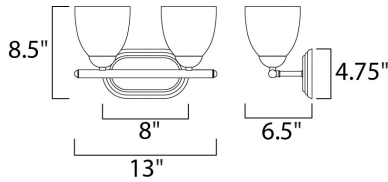

**PRODUCT DESCRIPTION**

This transitional design works in any style home. Full length oval backplates support simple bell-shaped, Frosted glass shades. Available in Satin Nickel, Matte Black, and Polished Chrome.

**MEASUREMENTS**

DIMENSION : 13" W x 8.5" H x 6.5" Ext  
 BACK PLATE : 8" W x 4.75" H x 6.5" HCO  
 HANGING WEIGHT : 2.87 lb

**LAMPING**

INPUT VOLTAGE : 120V  
 BULB : 2 x 60W Incandescent E26 Medium , 120W Total  
 BULB INCLUDED : (Not Included)  
 DIMMABLE : Yes