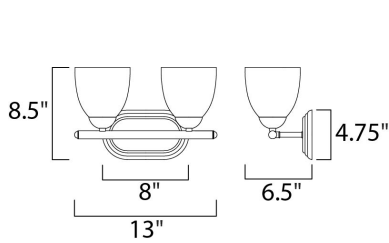

**PRODUCT DESCRIPTION**

This transitional design works in any style home. Full length oval backplates support simple bell-shaped, Frosted glass shades. Available in Satin Nickel, Matte Black, and Polished Chrome.

**MEASUREMENTS**

DIMENSION : 13" W x 8.5" H x 6.5" Ext  
 BACK PLATE : 8" W x 4.75" H x 6.5" HCO  
 HANGING WEIGHT : 2.87 lb

**LAMPING**

INPUT VOLTAGE : 120V  
 BULB : 2 x 60W Incandescent E26 Medium , 120W Total  
 BULB INCLUDED : (Not Included)  
 DIMMABLE : Yes