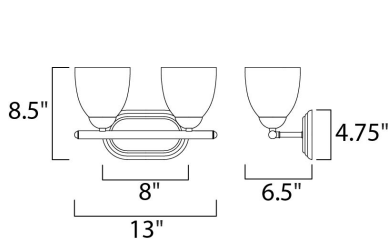

PRODUCT DESCRIPTION

This transitional design works in any style home. Full length oval backplates support simple bell-shaped, Frosted glass shades. Available in Satin Nickel, Matte Black, and Polished Chrome.

MEASUREMENTS

DIMENSION : 13" W x 8.5" H x 6.5" Ext
 BACK PLATE : 8" W x 4.75" H x 6.5" HCO
 HANGING WEIGHT : 2.87 lb

LAMPING

INPUT VOLTAGE : 120V
 BULB : 2 x 60W Incandescent E26 Medium , 120W Total
 BULB INCLUDED : (Not Included)
 DIMMABLE : Yes