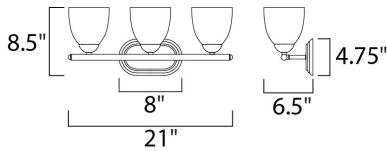

MEASUREMENTS

DIMENSION : 21" W x 8.5" H x 6.5" Ext
 BACK PLATE : 8" W x 4.75" H x 6.5" HCO
 HANGING WEIGHT : 3.75 lb

LAMPING

INPUT VOLTAGE : 120V
 BULB : 3 x 60W Incandescent E26 Medium , 180W Total
 BULB INCLUDED : (Not Included)
 DIMMABLE : Yes