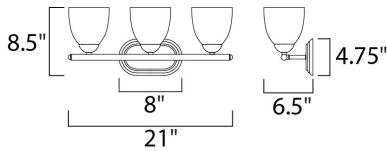

**MEASUREMENTS**

DIMENSION : 21" W x 8.5" H x 6.5" Ext  
 BACK PLATE : 8" W x 4.75" H x 6.5" HCO  
 HANGING WEIGHT : 3.75 lb

**LAMPING**

INPUT VOLTAGE : 120V  
 BULB : 3 x 60W Incandescent E26 Medium , 180W Total  
 BULB INCLUDED : (Not Included)  
 DIMMABLE : Yes