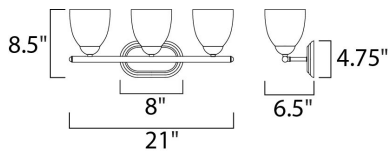

**PRODUCT DESCRIPTION**

This transitional design works in any style home. Full length oval backplates support simple bell-shaped, Frosted glass shades. Available in Satin Nickel, Matte Black, and Polished Chrome.

**MEASUREMENTS**

DIMENSION : 21" W x 8.5" H x 6.5" Ext  
 BACK PLATE : 8" W x 4.75" H x 6.5" HCO  
 HANGING WEIGHT : 3.75 lb

**LAMPING**

INPUT VOLTAGE : 120V  
 BULB : 3 x 60W Incandescent E26 Medium , 180W Total  
 BULB INCLUDED : (Not Included)  
 DIMMABLE :