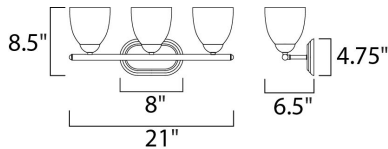

**PRODUCT DESCRIPTION**

This transitional design works in any style home. Full length oval backplates support simple bell-shaped, Frosted glass shades. Available in Satin Nickel, Matte Black, and Polished Chrome.

**MEASUREMENTS**

DIMENSION : 21" W x 8.5" H x 6.5" Ext  
 BACK PLATE : 8" W x 4.75" H x 6.5" HCO  
 HANGING WEIGHT : 3.75 lb

**LAMPING**

INPUT VOLTAGE : 120V  
 BULB : 3 x 60W Incandescent E26 Medium , 180W Total  
 BULB INCLUDED : (Not Included)  
 DIMMABLE : Yes