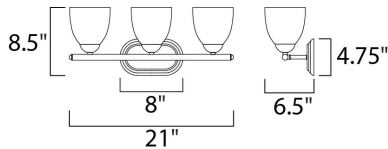

PRODUCT DESCRIPTION

This transitional design works in any style home. Full length oval backplates support simple bell-shaped, Frosted glass shades. Available in Satin Nickel, Matte Black, and Polished Chrome.

MEASUREMENTS

DIMENSION : 21" W x 8.5" H x 6.5" Ext
 BACK PLATE : 8" W x 4.75" H x 6.5" HCO
 HANGING WEIGHT : 3.75 lb

LAMPING

INPUT VOLTAGE : 120V
 BULB : 3 x 60W Incandescent E26 Medium , 180W Total
 BULB INCLUDED : (Not Included)
 DIMMABLE : Yes