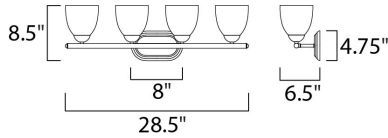

PRODUCT DESCRIPTION

This transitional design works in any style home. Full length oval backplates support simple bell-shaped, Frosted glass shades. Available in Satin Nickel, Matte Black, and Polished Chrome.

MEASUREMENTS

DIMENSION : 28.5" W x 8.5" H x 6.5" Ext
 BACK PLATE : 8" W x 4.75" H x 6.5" HCO
 HANGING WEIGHT : 6.4 lb

LAMPING

INPUT VOLTAGE : 120V
 BULB : 4 x 60W Incandescent E26 Medium , 240W Total
 BULB INCLUDED : (Not Included)
 DIMMABLE : Yes