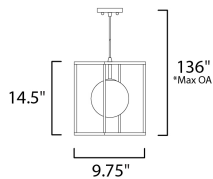

MEASUREMENTS

DIMENSION : 9.75" L x 9.75" W x 14.5" H
 MAX OAH : 136" OAH
 CANOPY : 4.75" W x 0.75" H x 4.75" L
 HANGING WEIGHT : 4.67 lb

LAMPING

INPUT VOLTAGE : 120V
 LUMENS : 500 Rated (450 Del.)
 BULB : 1 x 4W LED G9 , 4W Total
 BULB INCLUDED : (Included)
 DIMMABLE : Triac CL
 COLOR_TEMP : 3000K

*max overall height

FINISHES OPTION

-  Black / Polished Chrome (BKPC)
-  Black / Satin Brass (BKSBR)

GLASS

Mirror Smoke MSK

MATERIAL

Steel, Glass

RATINGS